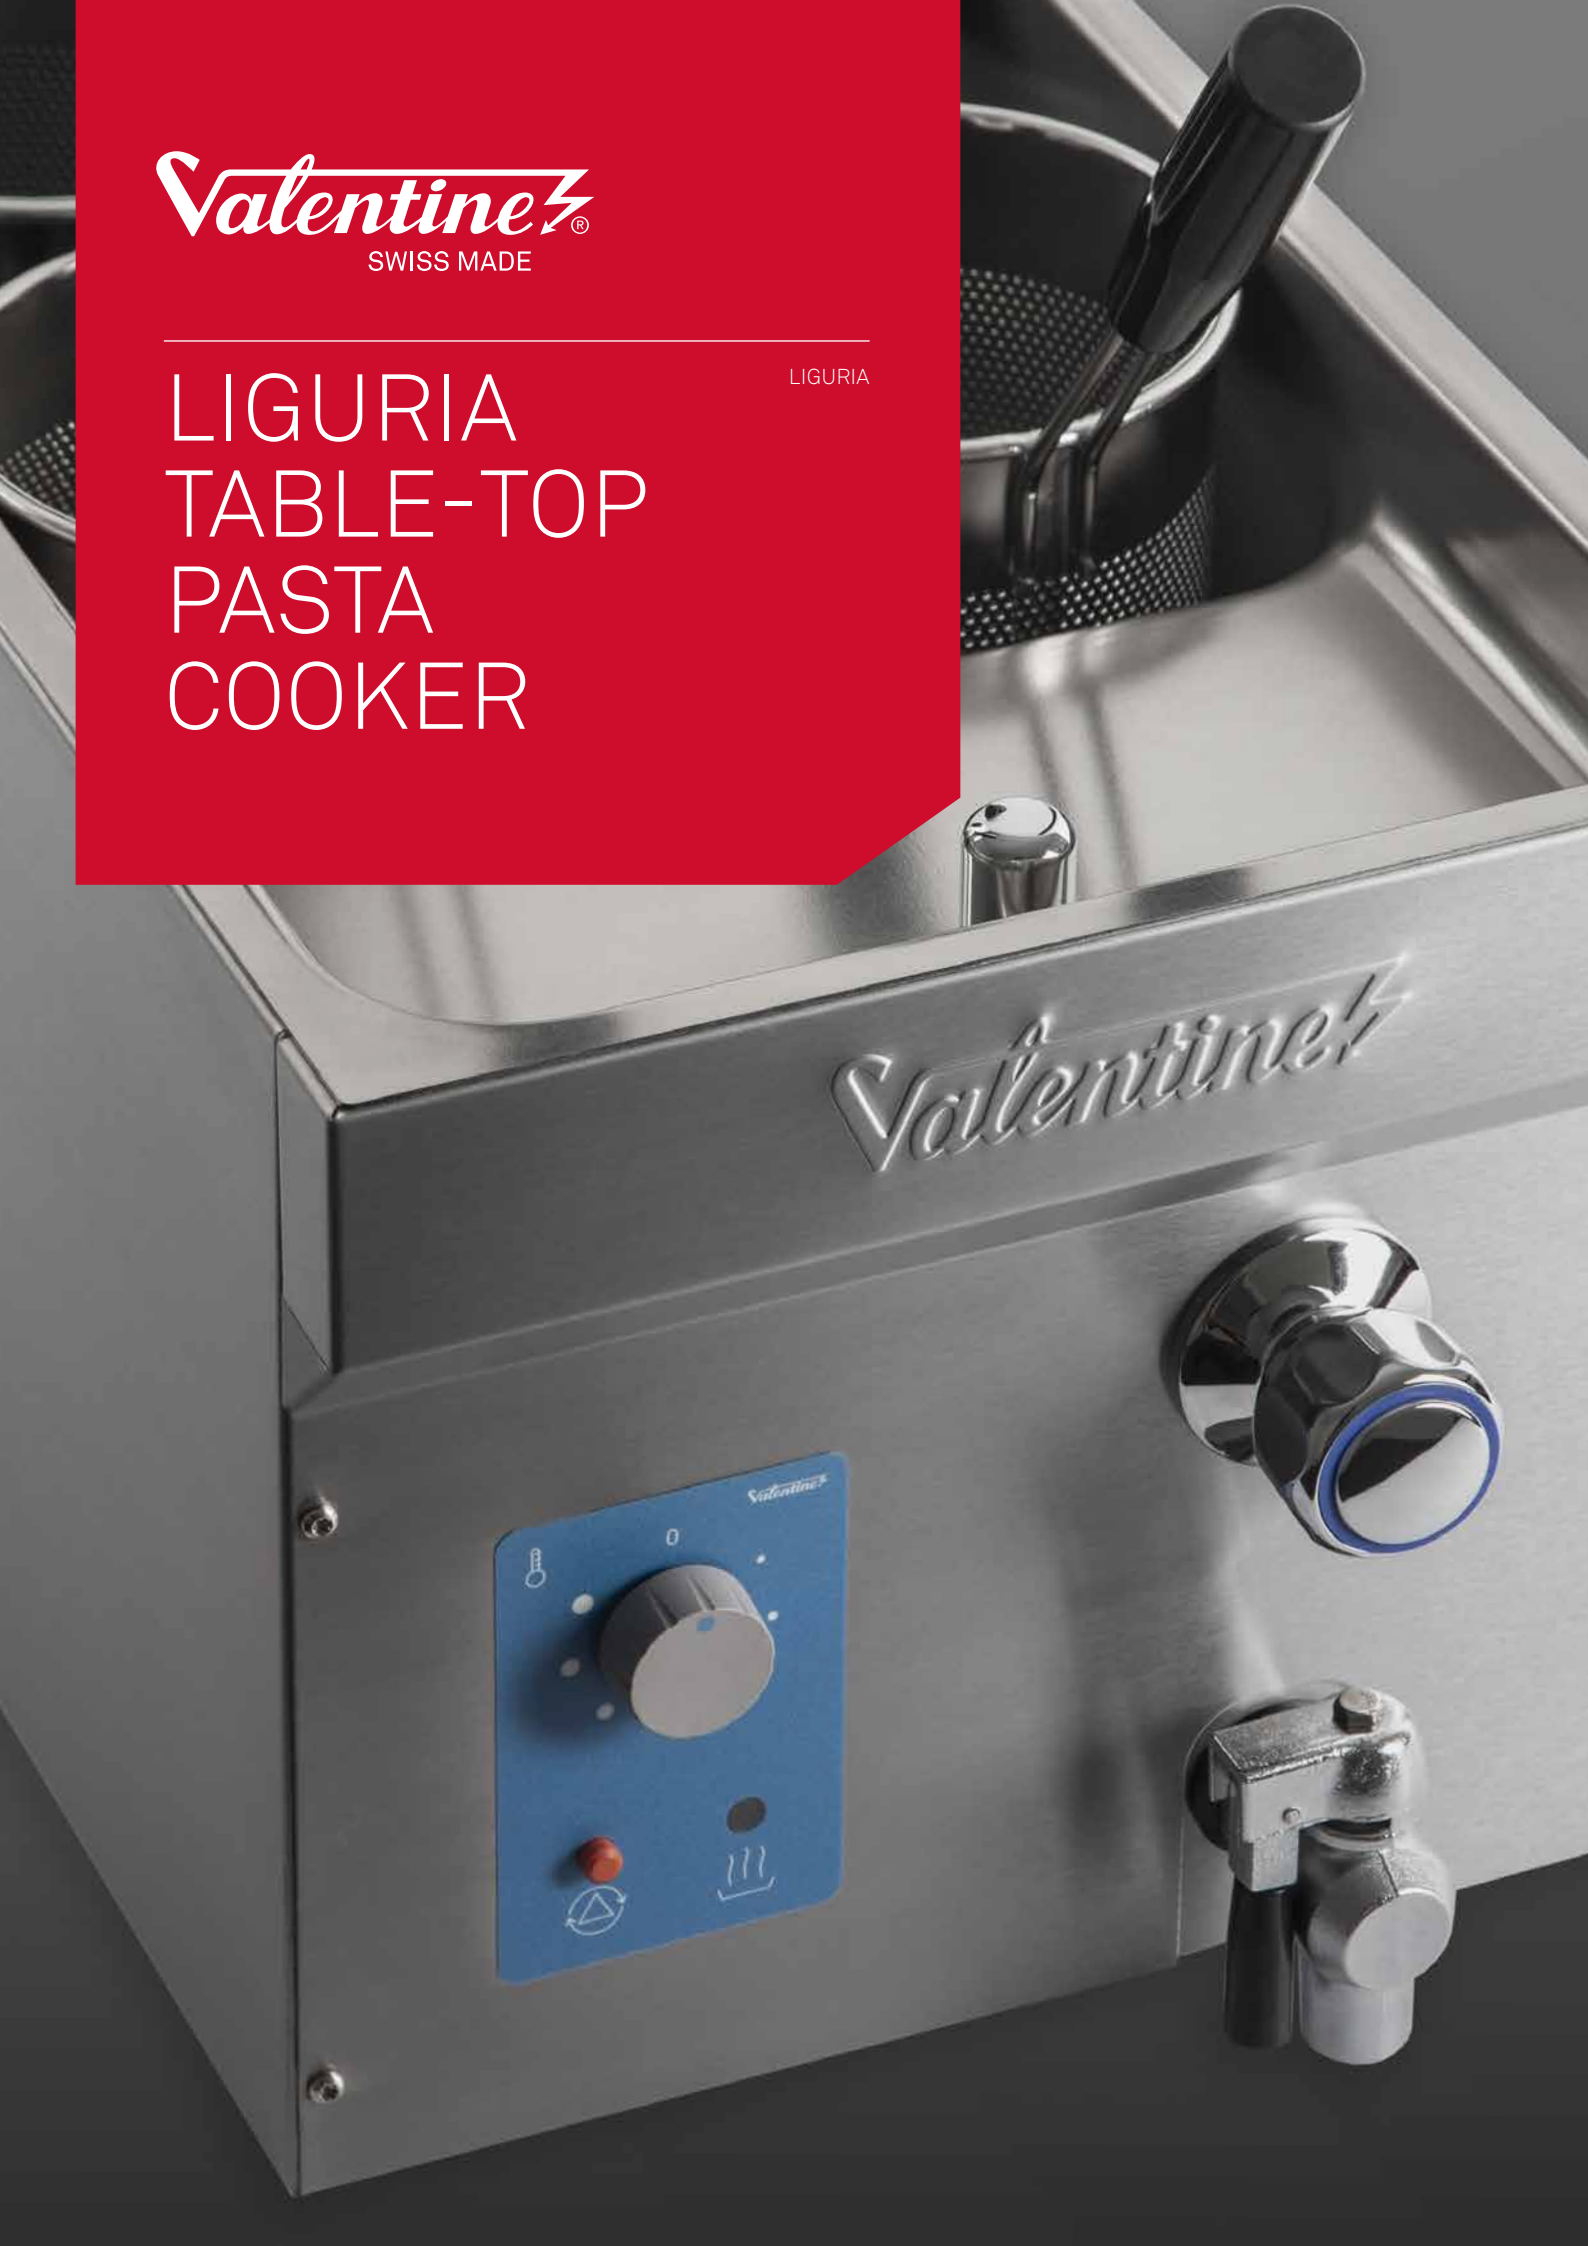

Valentine [®]
SWISS MADE

LIGURIA
TABLE-TOP
PASTA
COOKER

LIGURIA

LIGURIA TABLE-TOP PASTA COOKER

COMPACT AND EFFICIENT

Simple and effective power adjustment thanks to the pulse regulator. The heating power can therefore be continuously adapted, even when the water is already boiling.

Its strong heating power in a compact volume enables fast heating.

Contentance (litres)	20
Dimensions (mm)	
Length	344
Depth	575
Height	315
Gross weight (kg)	17
Voltage (V)	400
Kilowatts (kW)	4.5
Fuses (A)	16A

Pivoting heating element system, ensures easy access to the pan and makes daily upkeep simple

Can be connected to a water inlet, with dosing valve

Easy and simple switch button

Comes standard with: More basket possibilities (at additional costs):